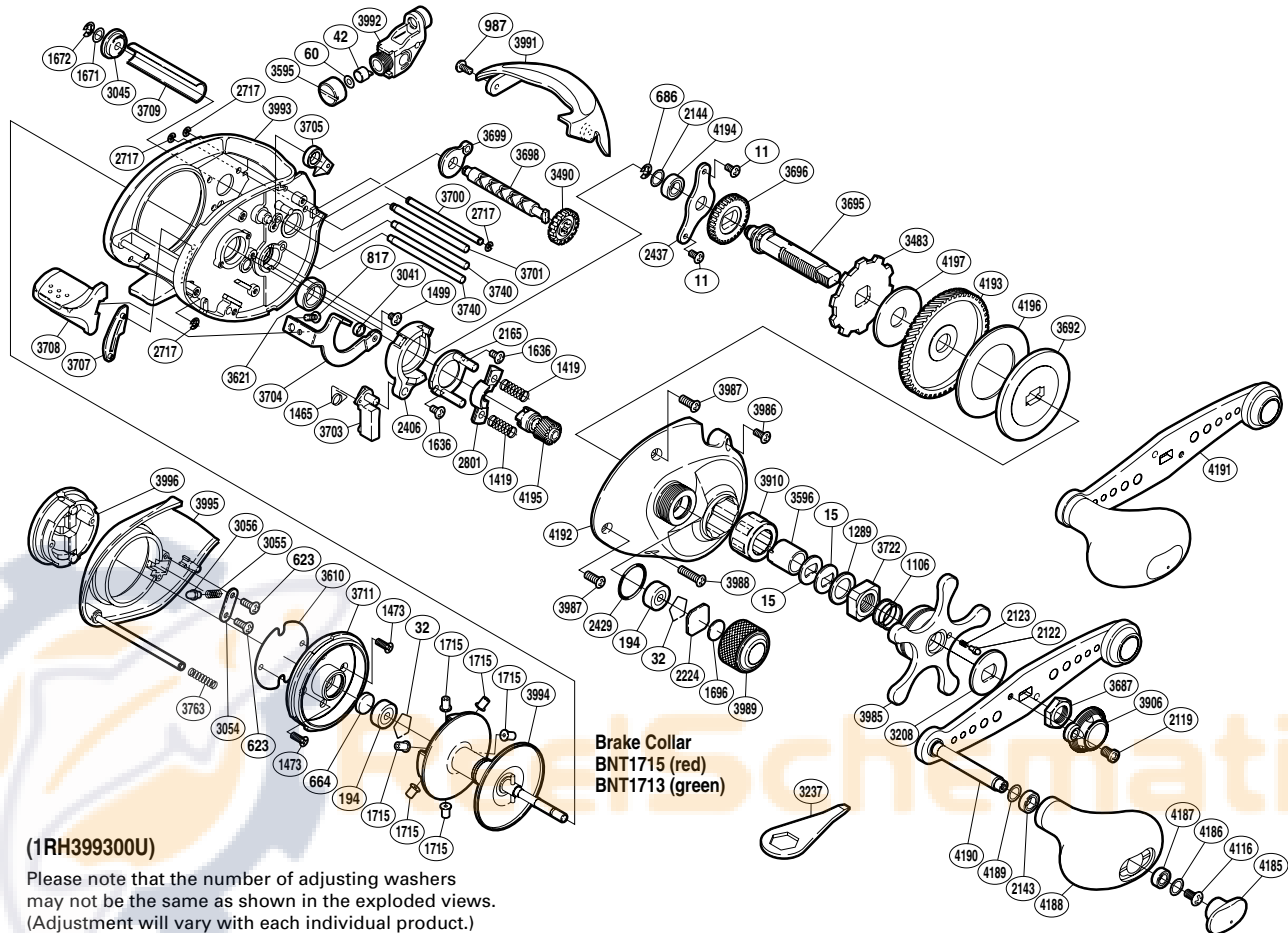

## CU-300EJ

(1RH399300U)

Please note that the number of adjusting washers may not be the same as shown in the exploded views. (Adjustment will vary with each individual product.)

Part No.	Description	Part No.	Description	Part No.	Description
BNT0011	Screw	BNT2717	E Lock	BNT3906	Handle Retainer
BNT0015	Drag Spring Washer	BNT2801	Yoke	BNT3910	Roller Clutch Bearing
BNT0032	Bearing Retainer	BNT3041	Clutch Plate Shaft Support	BNT3985	Star Drag
BNT0042	Line Guide Pawl	BNT3045	Worm Bushing B	BNT3986	Screw
BNT0060	Spacer	BNT3054	Click Pin Retainer	BNT3987	Screw
BNT0194	Ball Bearing	BNT3055	Click Spring	BNT3988	Screw
BNT0623	Screw	BNT3056	Click Pin	BNT3989	Cast Control Cap
BNT0664	Spacer B	BNT3208	Star Drag Click Plate	BNT3991	Thumb Rest
BNT0686	E Lock	BNT3483	Anti-Reverse Ratchet	BNT3992	Line Guide
BNT0817	Screw	BNT3490	Idle Gear	BNT3993	One-Piece Frame
BNT0987	Screw	BNT3595	Pawl Cap	BNT3994	Spool Assembly
BNT1106	Star Drag Spring	BNT3596	Roller Clutch Inner Tube	BNT3995	Left Side Plate
BNT1289	Star Drag Spacer	BNT3610	Brake Case Spacer	BNT3996	Turnkey Dial
BNT1419	Yoke Spring	BNT3621	Ball Bearing	BNT4116	Screw
BNT1465	Clutch Pawl Spring	BNT3687	Handle Nut	BNT4185	Handle Knob Seal
BNT1473	Screw	BNT3692	Key Washer	BNT4186	Washer
BNT1499	Screw	BNT3695	Drive Shaft	BNT4187	Ball Bearing
BNT1636	Screw	BNT3696	Idle Gear	BNT4188	Handle Knob
BNT1671	Washer	BNT3698	Worm Shaft	BNT4189	Handle Knob Shaft Seal
BNT1672	E Lock	BNT3699	Worm Bushing A	BNT4190	Handle Shank Assembly
BNT1696	Cast Control Spacer	BNT3700	Line Guard	BNT4191	Handle Assembly
BNT1715	Brake Collar (red)	BNT3701	Level Wind Guide	BNT4192	Right Side Plate
BNT2119	Screw	BNT3703	Clutch Pawl	BNT4193	Drive Gear
BNT2122	Click Pin	BNT3704	Clutch Plate	BNT4194	Ball Bearing
BNT2123	Click Spring	BNT3705	Anti-Reverse Pawl	BNT4195	Pinion Gear
BNT2143	Ball Bearing	BNT3707	Clutch Bar Guide B	BNT4196	Drag Washer
BNT2144	Washer	BNT3708	Quick-Fire II Clutch Bar	BNT4197	Drag Washer
BNT2165	Clutch Cam Retainer	BNT3709	Level Wind Guard		
BNT2224	Spool Tension Spacer	BNT3711	Brake Case		
BNT2406	Clutch Cam	BNT3722	Star Drag Nut		
BNT2429	O Ring	BNT3740	Stabilizer Bar	BNT1713	Brake Collar (green) (accessory)
BNT2437	Drive Shaft Retainer	BNT3763	Side Plate Spring	BNT3237	Wrench (accessory)